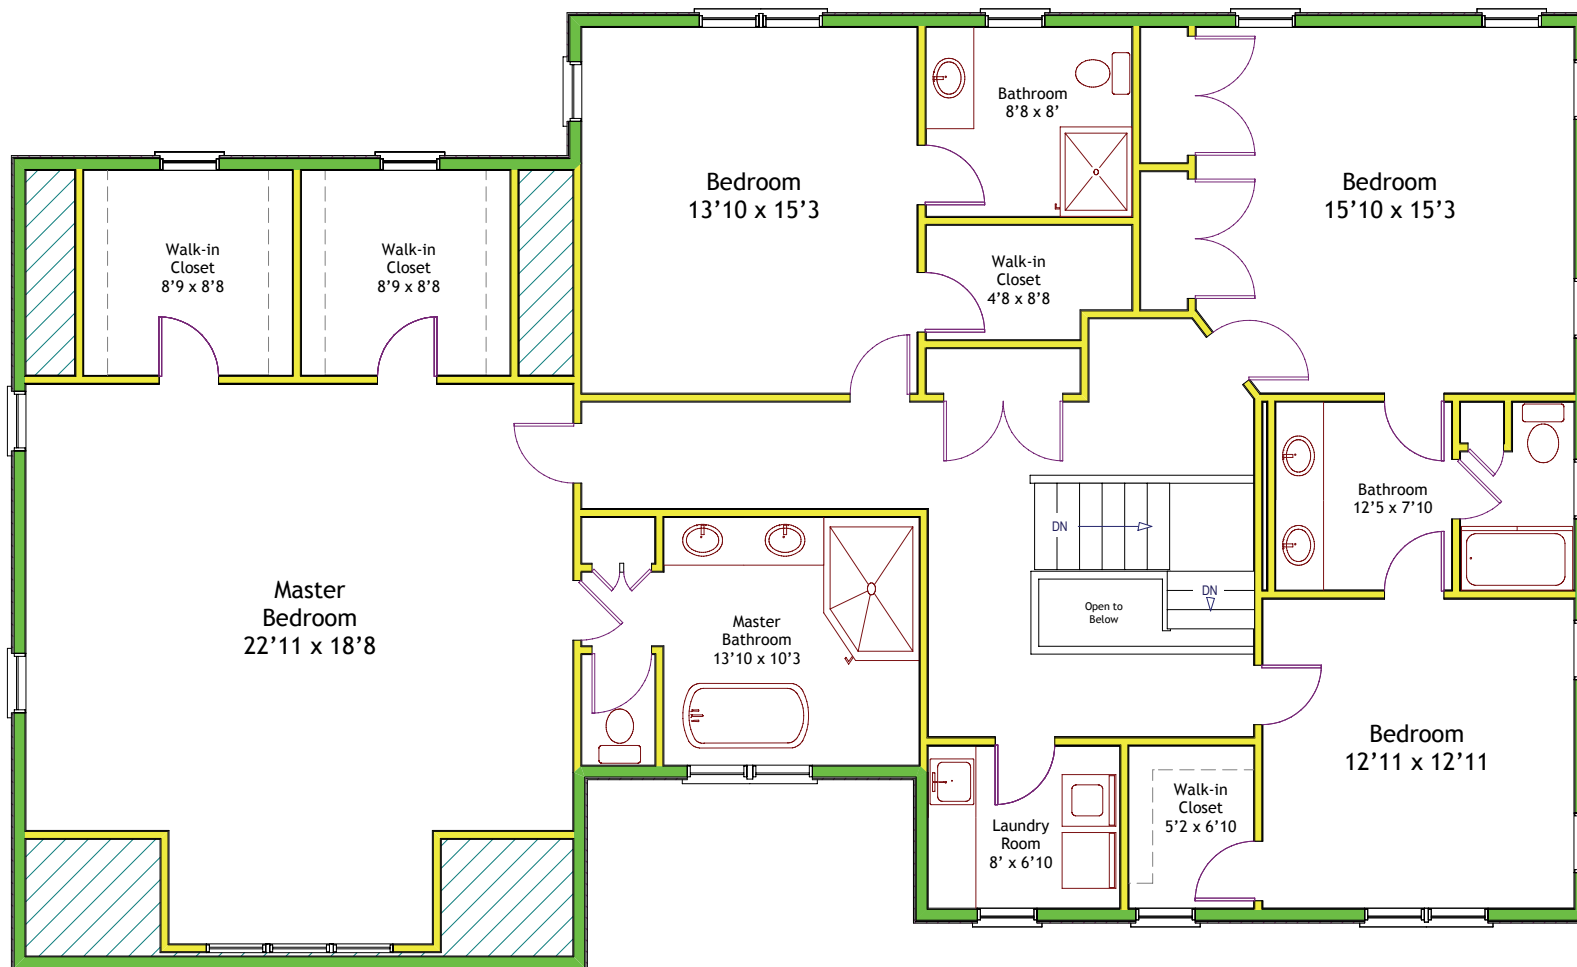

Floor Plans were created for the purpose of depicting the property's characteristics and are not intended as record of the actual dimensions

Floor Plans Created By MacCallum Designs

C: 978.930.3126

Email: [mike@maccallumdesigns.com](mailto:mike@maccallumdesigns.com)

[www.maccallumdesigns.com](http://www.maccallumdesigns.com)

270 Elsinore Street - Concord | 1st Level

Floor Plans were created for the purpose of depicting the property's characteristics and are not intended as record of the actual dimensions