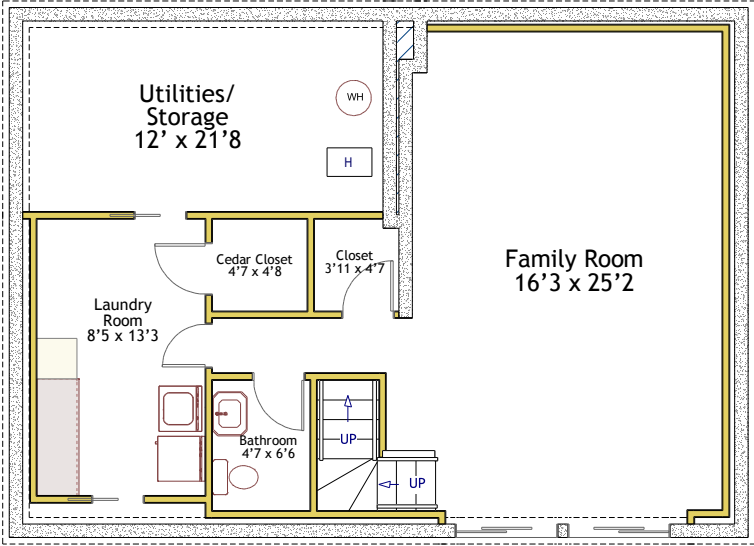

Lower Level | 98 Nut Meadow Crossing—Concord